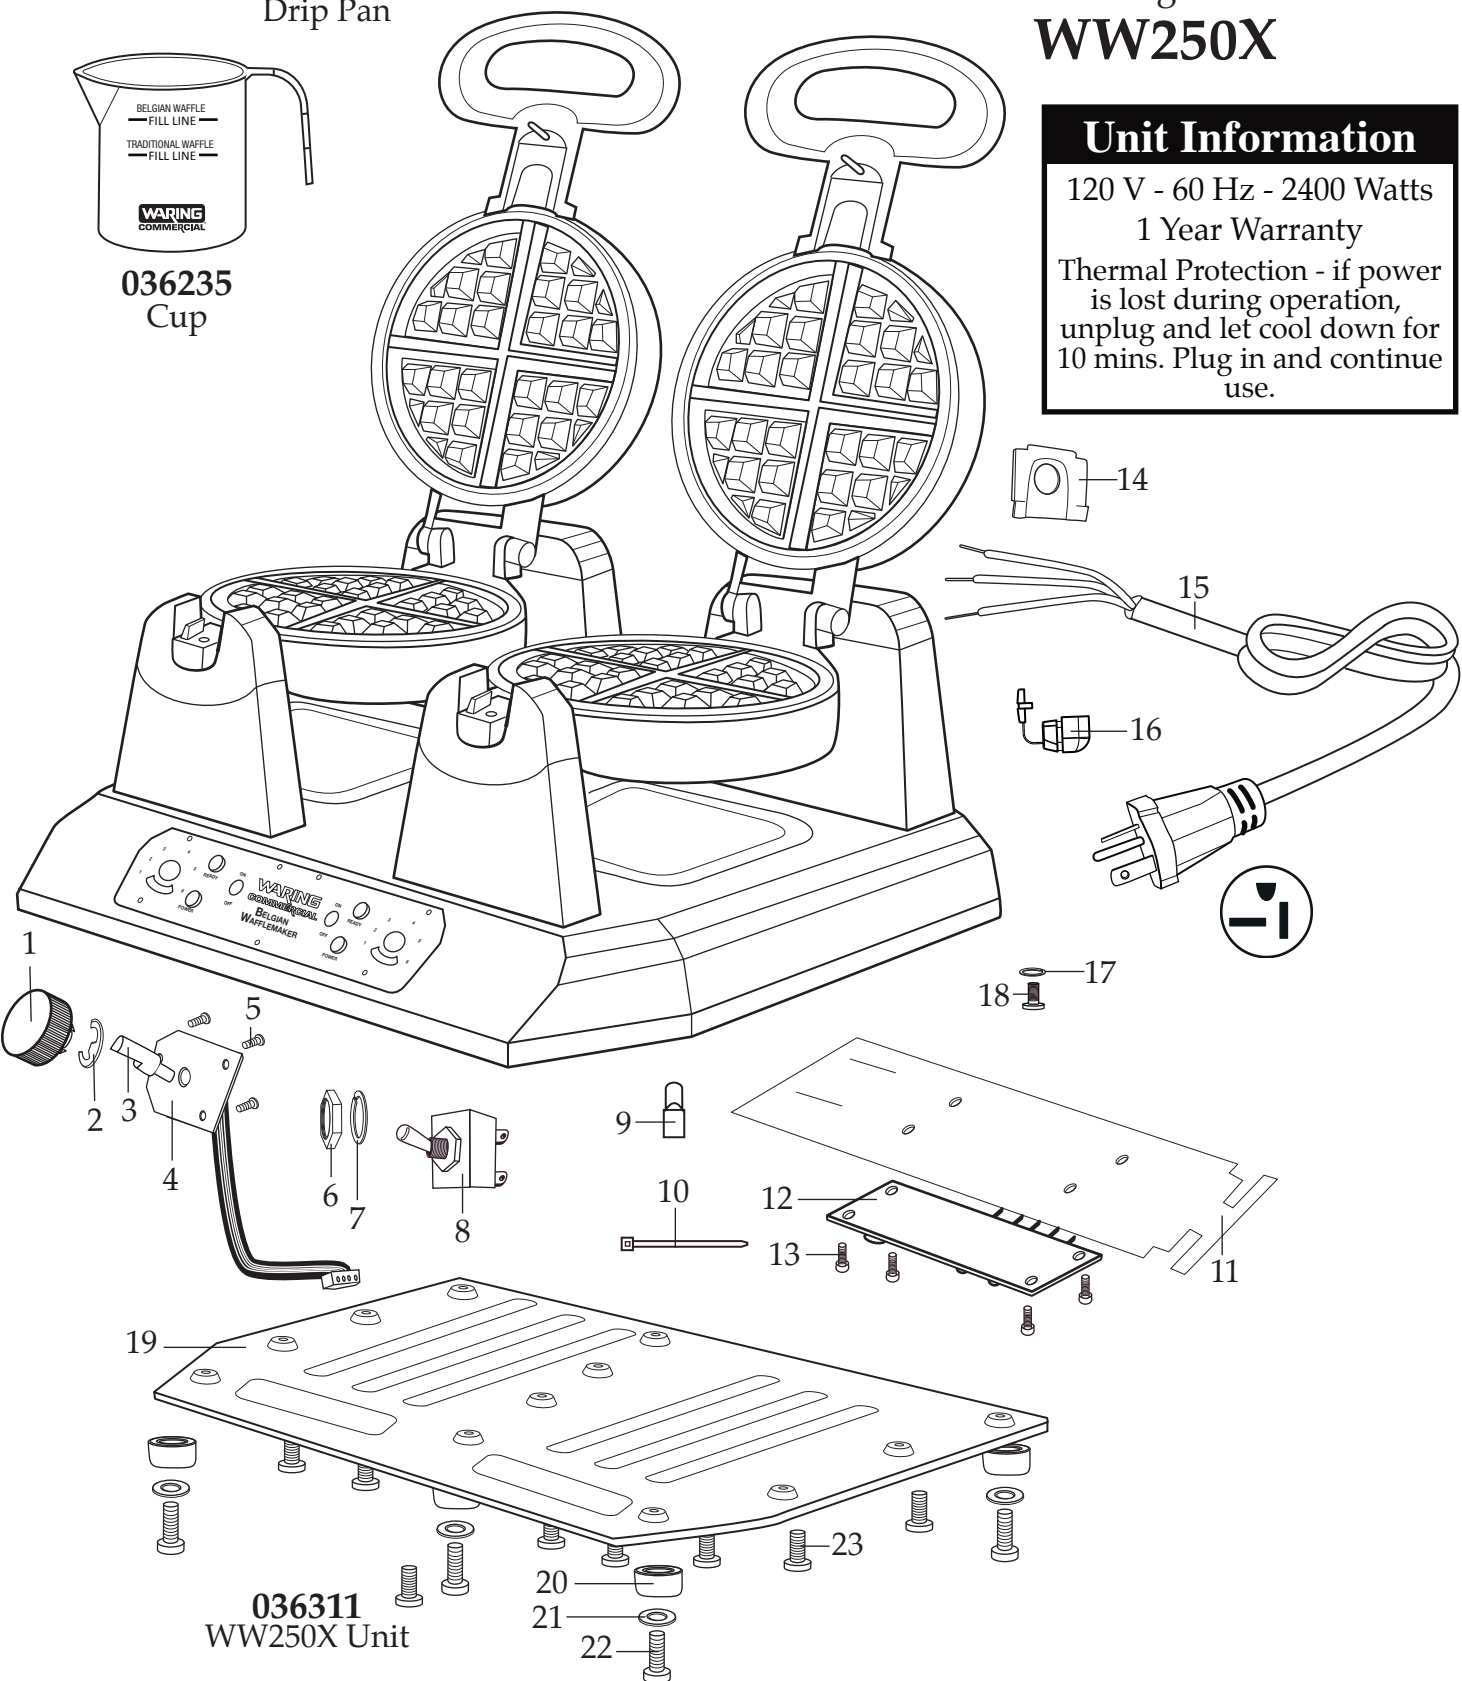

# 120 Volt Double Belgian Waffle Makers WW250X

**Unit Information**

120 V - 60 Hz - 2400 Watts  
 1 Year Warranty  
 Thermal Protection - if power is lost during operation, unplug and let cool down for 10 mins. Plug in and continue use.

**032350**  
Drip Pan

**036235**  
Cup

**036311**  
WW250X Unit

<b>Illustration#</b>	<b>Part#</b>	<b>Description</b>
1	032352	Browning Control Knob (2 required per unit)
2	032362	E Ring (2 required per unit)
3	036241	Connector Pole (2 required per unit)
4	036236	Darkness Control Panel (2 required per unit)
5	032359	Screw (6 required per unit))
6	016236	Hex Nut (2 required per unit)
7	032356	Washer (2 required per unit)
8	036237	On/Off Toggle Switch (2 required per unit)
9	019123 012409	Large Crimp Connector (4 required per unit) Small Crimp Connector (2 required per unit)
10	013731	Wire Tie (8 required per unit)
11	030638	PCB Board Shield (2 required per unit)
12	036309	PCB Board (2 required per unit)
13	032359	Screw (8 required per unit)
14	032371	Cord Plate
15	036310	Cord Set (plug type 5-20)
16	032361	Strain Relief
17	032360	Ground Spring Washer (3 required per unit)
18	035298	Ground Screw (3 required per unit)
19	036238	Bottom Plate
20	032355	Foot Screw (4 required per unit)
21	032354	Foot Washer (4 required per unit)
22	032353	Foot (4 required per unit)
23	032750	Screw (8 required per unit)