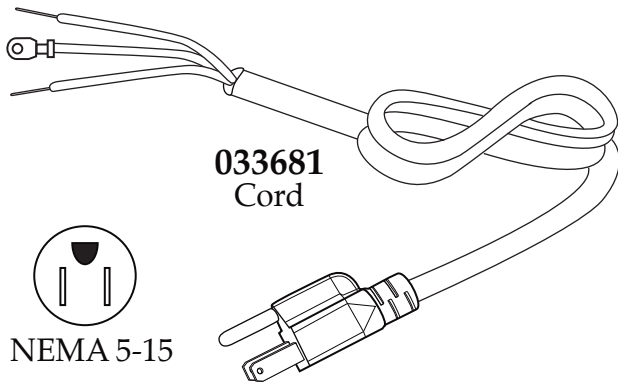

Catalog/Model

WFG275

Waring Factory Service Center
314 Ella T. Grasso Ave.
Torrington, CT 06790
Tele. 1-800-269-6640
Fax 860-496-9017
www.waringcommercialproducts.com

Illustration #	Part #	Description
59	029996	Thermal Cut-Off
60	029997	Washer (2 required)
61	029998	Nut (2 required)
62	029999	Washer (4 required)
63	030000	Spring Washer (4 required)
64	030001	Bolt (4 required)
65	013731	Wire Tie (7 required)
66	030003	17" Red Lead
67	030004	Joined Red & White Lead
68	033982	Bottom Housing Plate
69	030006	Screw (4 required)