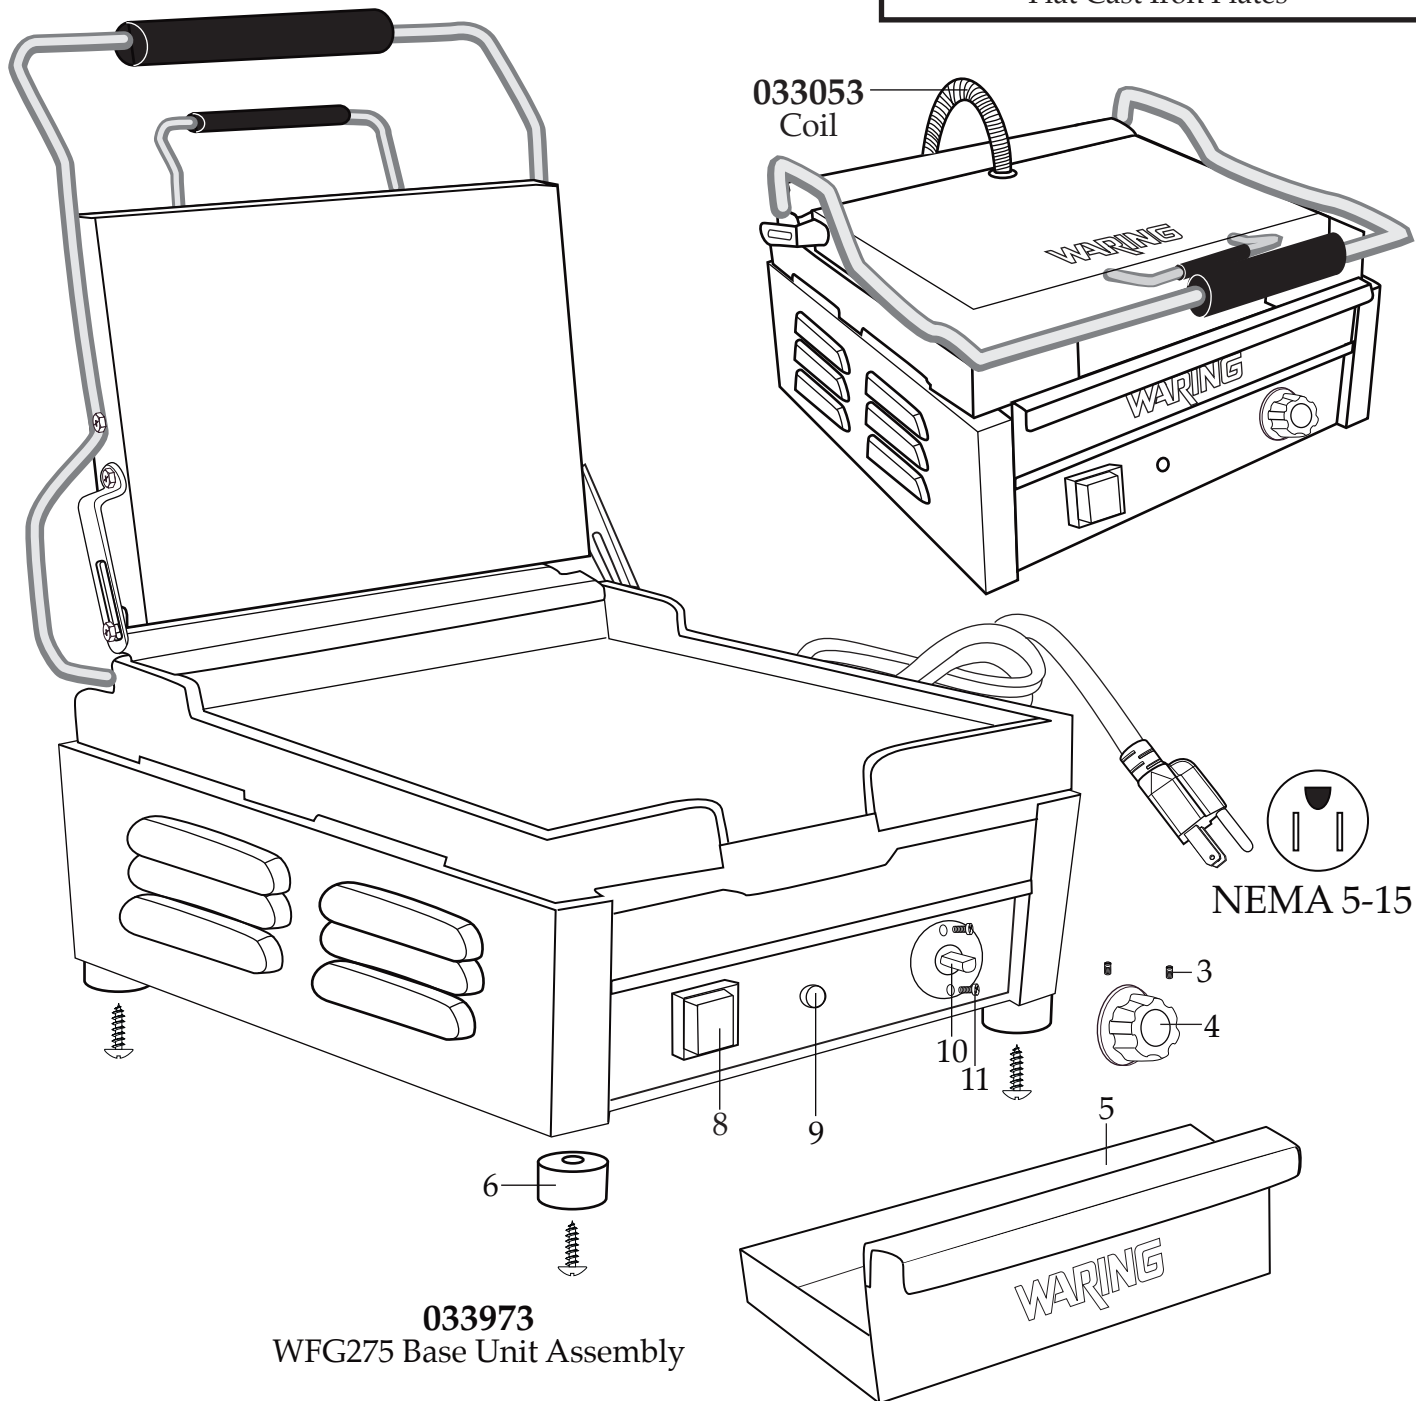

WARING COMMERCIAL®

Tostato Supremo® Flat Toasting Grill WFG275

Unit Information

1800 Watts - 120 volt
Grill takes about 10 minutes to warm up.
14" x 14" Cooking Surface
Flat Cast Iron Plates

032000
Cleaning Brush

029824
5/32" Short Arm Hex Key

033973
WFG275 Base Unit Assembly

WARING COMMERCIAL

Base Unit Components

Catalog/Model

WFG275

Illustration #	Part #	Description
1	028625	Pivot Bracket Screw Set (1 large & 1 small 2 sets required)
2	028624	Pivot Bracket (2 required)
3	028627	Set Screw (2 required)
4	028626	Control Knob
5	033195	Drip Tray
6	028622	Foot (4 required)
7	028623	Foot Screw (4 required)
8	029477	On-Off Switch
9	029941	Indicator Light
10	029942	Thermostat
11	029943	Screw (2 required)
12	033974	Cover
13	029946	Washer (4 required)
14	029947	Screw (4 required)
15	029950	Hex Head Bolt
16	029951	Washer
17	029953	Top Insulation Plate
18	029949	Top Insulation
19	029955	Top Element Plate
20	029962	Hex Head Bolt (4 required)
21	029963	Spring Washer (4 required)
22	029964	Washer (4 required)
23	029956	Fiber Sleeve (2 required)
24	029957	Plastic Sleeve (2 required)
25	029958	Screw (2 required)
26	029959	Washer (2 required)
27	033979	Top Element
28	033975	Top Flat Grill Plate
29	036549 030054	Screw (2 required <i>on units after 10/18/2017</i>) Screw
30	036550 030055	Tension Bolts (2 required <i>on units after 10/18/2017</i>) Tension Screw