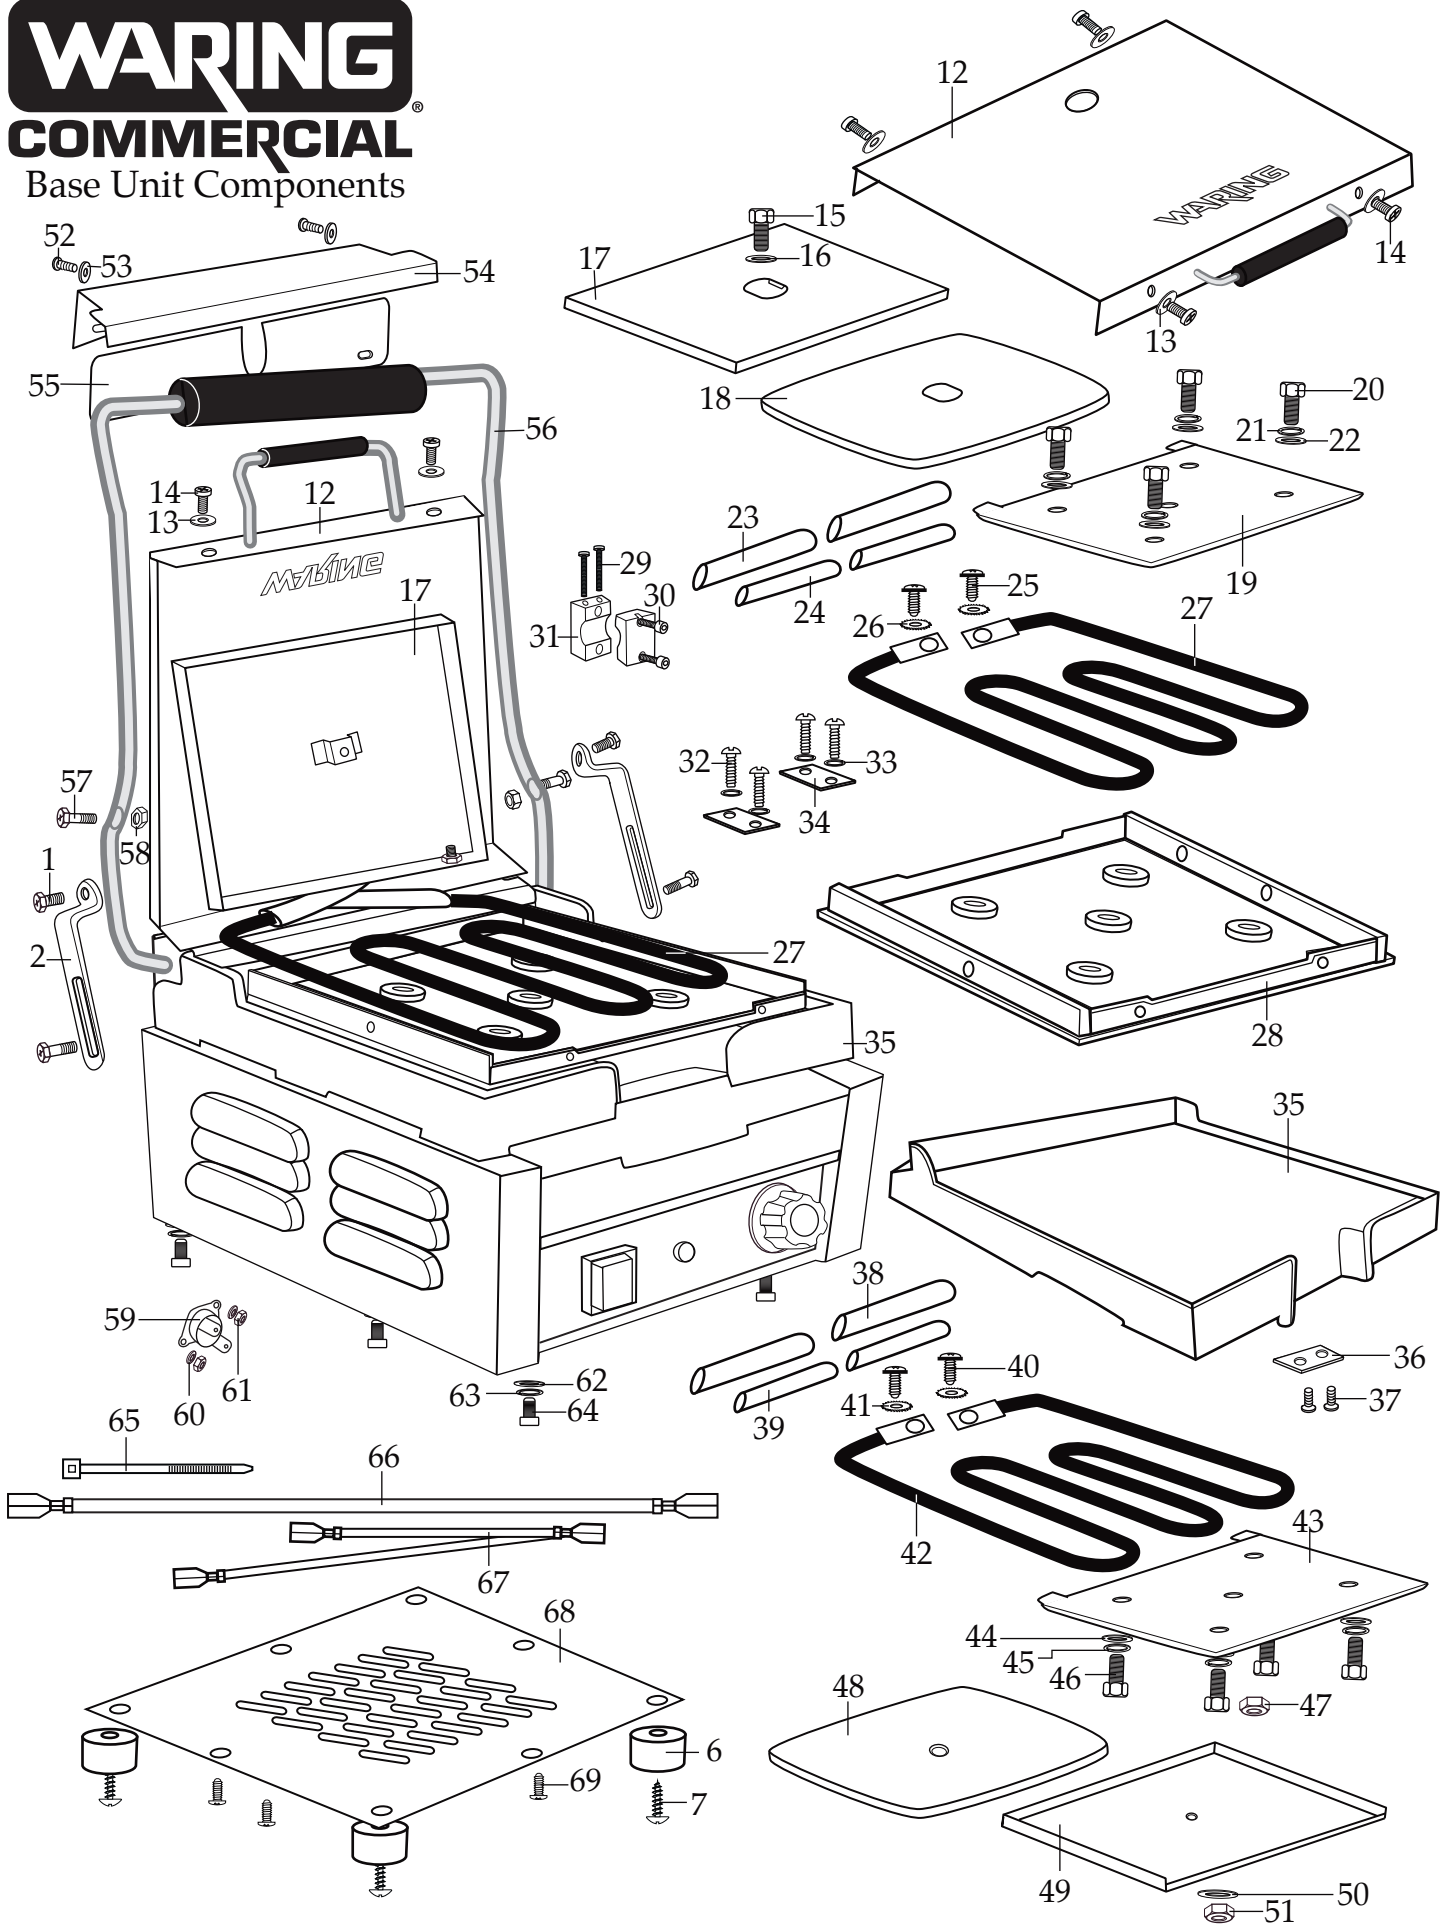

WARING COMMERCIAL®

Tostato Supremo® Flat Toasting Grill WFG275

Unit Information

1800 Watts - 120 volt
Grill takes about 10 minutes to warm up.
14" x 14" Cooking Surface
Flat Cast Iron Plates

032000
Cleaning Brush

029824
5/32" Short Arm Hex Key

033973
WFG275 Base Unit Assembly

WARING COMMERCIAL

Base Unit Components

Catalog/Model

WFG275

Illustration #	Part #	Description
1	028625	Pivot Bracket Screw Set (1 large & 1 small 2 sets required)
2	028624	Pivot Bracket (2 required)
3	028627	Set Screw (2 required)
4	028626	Control Knob
5	033195	Drip Tray
6	028622	Foot (4 required)
7	028623	Foot Screw (4 required)
8	029477	On-Off Switch
9	029941	Indicator Light
10	029942	Thermostat
11	029943	Screw (2 required)
12	033974	Cover
13	029946	Washer (4 required)
14	029947	Screw (4 required)
15	029950	Hex Head Bolt
16	029951	Washer
17	029953	Top Insulation Plate
18	029949	Top Insulation
19	029955	Top Element Plate
20	029962	Hex Head Bolt (4 required)
21	029963	Spring Washer (4 required)
22	029964	Washer (4 required)
23	029956	Fiber Sleeve (2 required)
24	029957	Plastic Sleeve (2 required)
25	029958	Screw (2 required)
26	029959	Washer (2 required)
27	033979	Top Element
28	033975	Top Flat Grill Plate
29	036549 030054	Screw (2 required <i>on units after 10/18/2017</i>) Screw
30	036550 030055	Tension Bolts (2 required <i>on units after 10/18/2017</i>) Tension Screw