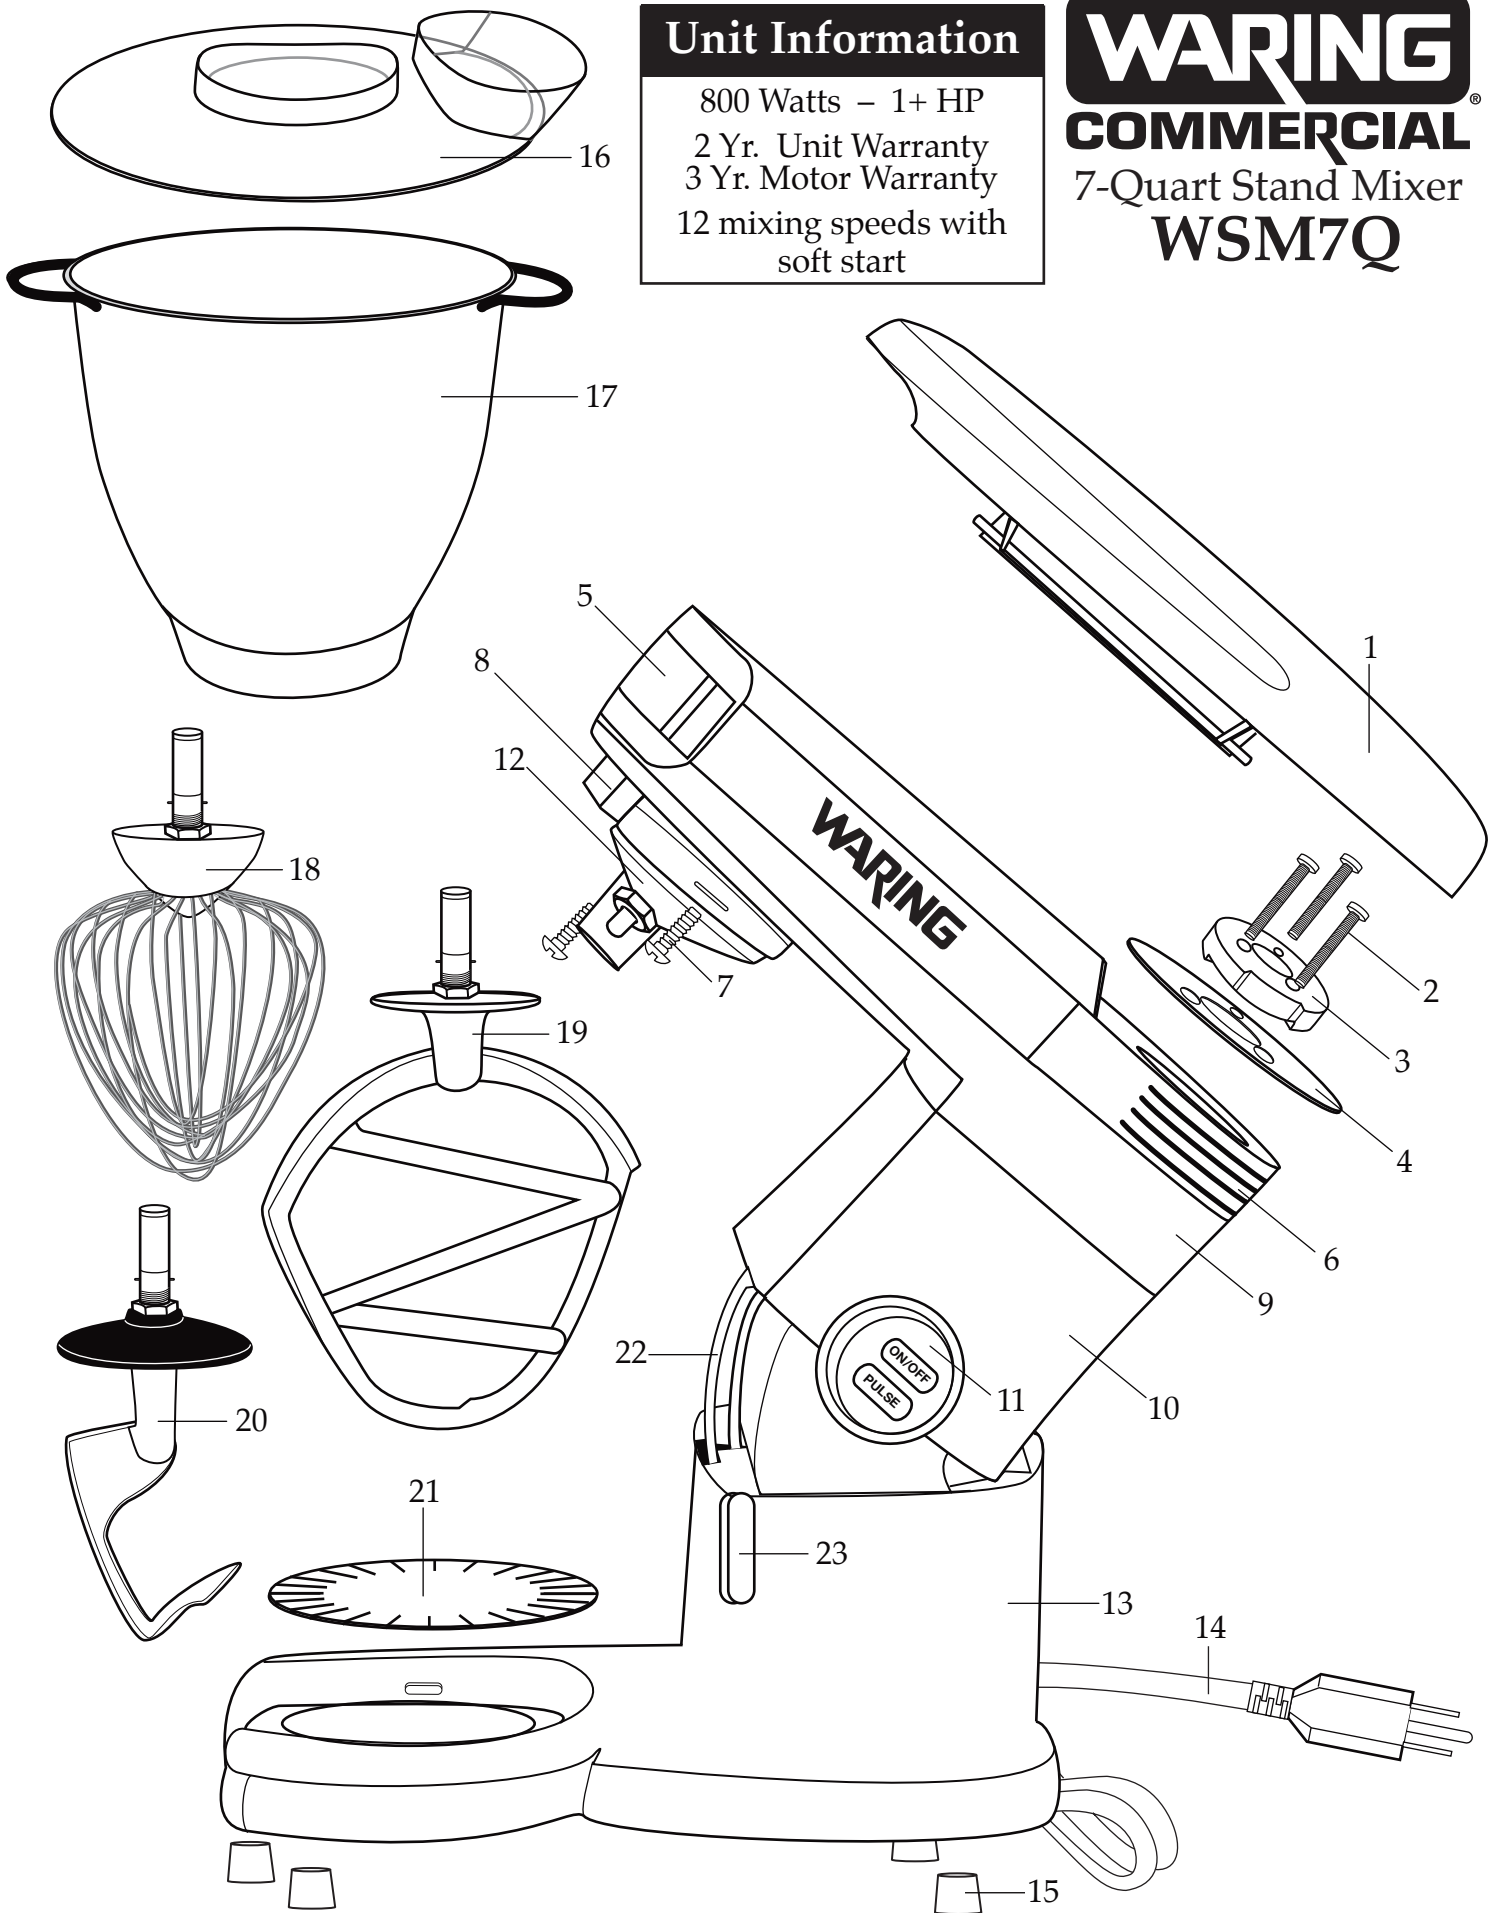

Unit Information

800 Watts – 1+ HP
2 Yr. Unit Warranty
3 Yr. Motor Warranty
12 mixing speeds with
soft start

WARING
COMMERCIAL
7-Quart Stand Mixer
WSM7Q

WARING COMMERCIAL

503190 Unit Assembly

Illustration #	Part #	Description
1	029128	Top Cover
2	029906	Screw (3 required)
3	029907	Spigot
4	029908	Spigot Seat Plate
5	503294	Front Cover Assembly
6	035166	Middle Cover Assembly <i>(on units after 8/2012)</i>
	503295	Middle Cover Assembly <i>(unit has bracket no longer used)</i>
7	029909	Screw (2 required)
8	029910	Knob
9	503296	Lower Cover Assembly
10	029911	Body
11	029912	Control
12	503297	Gear Box Assembly
13	029913	Pedestal
14	029914	Cord
15	029915	Feet (4 required)
16	029131	Splash Guard
17	029130	Bowl
18	029132	Whisk
19	029134	Paddle
20	029133	Dough Hook
21	029129	Bowl Pad
22	029916	Quadrant
23	503298	Quadrant Spindle Assembly
24	029917	Ground Washer
25	029918	Ground Screw
26	029919	Control Bracket
27	029920	Screw (3 required)
28	029921	Hex Head Bolt (2 required)
29	029923	Timing Belt
30	029924	Spacer (2 required)
31	029925	Felt Pad
32	029918	Screw (4 required)
33	029926	Screw (3 required)

Illustration #	Part #	Description
34	029927	Motor Bushing (3 required)
35	029928	Washer
36	029929	Motor
37	029930	Hinge Retainer
38	029918	Screw (2 required)
39	503299	PC Board Assembly
40	503300	PC Board Assembly Cover
41	029931	Screw (2 required)
42	029932	Quadrant Bracket
43	029918	Screw (2 required)
44	029933	Strain Relief
45	029934	Lower Cord Clamp
46	029918	Screw (4 required)
47	029935	Balance Spring
48	029936	Hinge Pin
49	029937	E Ring
50	029938	Quadrant Spindle Support
51	029939	Head Release Spring

Part No Longer Used

029922 - Bracket
 (no longer available)

Wiring Diagram