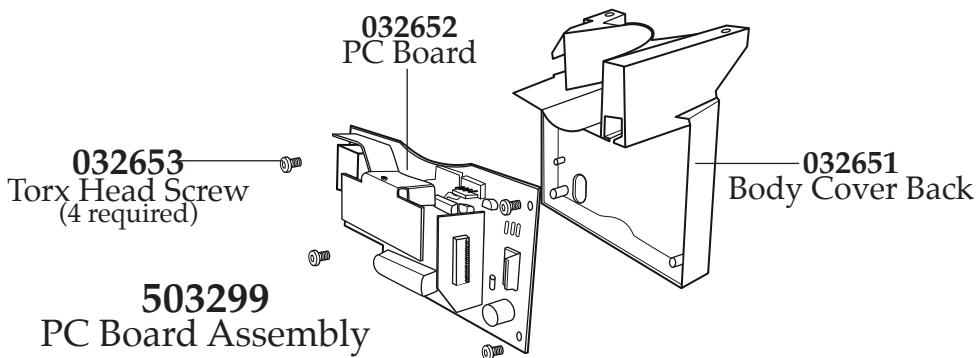

Unit Information

800 Watts – 1+ HP
2 Yr. Unit Warranty
3 Yr. Motor Warranty
12 mixing speeds with
soft start

WARING
COMMERCIAL
7-Quart Stand Mixer
WSM7Q

WARING COMMERCIAL

503190 Unit Assembly

Illustration #	Part #	Description
1	029128	Top Cover
2	029906	Screw (3 required)
3	029907	Spigot
4	029908	Spigot Seat Plate
5	503294	Front Cover Assembly
6	035166	Middle Cover Assembly <i>(on units after 8/2012)</i>
	503295	Middle Cover Assembly <i>(unit has bracket no longer used)</i>
7	029909	Screw (2 required)
8	029910	Knob
9	503296	Lower Cover Assembly
10	029911	Body
11	029912	Control
12	503297	Gear Box Assembly
13	029913	Pedestal
14	029914	Cord
15	029915	Feet (4 required)
16	029131	Splash Guard
17	029130	Bowl
18	029132	Whisk
19	029134	Paddle
20	029133	Dough Hook
21	029129	Bowl Pad
22	029916	Quadrant
23	503298	Quadrant Spindle Assembly
24	029917	Ground Washer
25	029918	Ground Screw
26	029919	Control Bracket
27	029920	Screw (3 required)
28	029921	Hex Head Bolt (2 required)
29	029923	Timing Belt
30	029924	Spacer (2 required)
31	029925	Felt Pad
32	029918	Screw (4 required)
33	029926	Screw (3 required)

Illustration #	Part #	Description
34	029927	Motor Bushing (3 required)
35	029928	Washer
36	029929	Motor
37	029930	Hinge Retainer
38	029918	Screw (2 required)
39	503299	PC Board Assembly
40	503300	PC Board Assembly Cover
41	029931	Screw (2 required)
42	029932	Quadrant Bracket
43	029918	Screw (2 required)
44	029933	Strain Relief
45	029934	Lower Cord Clamp
46	029918	Screw (4 required)
47	029935	Balance Spring
48	029936	Hinge Pin
49	029937	E Ring
50	029938	Quadrant Spindle Support
51	029939	Head Release Spring