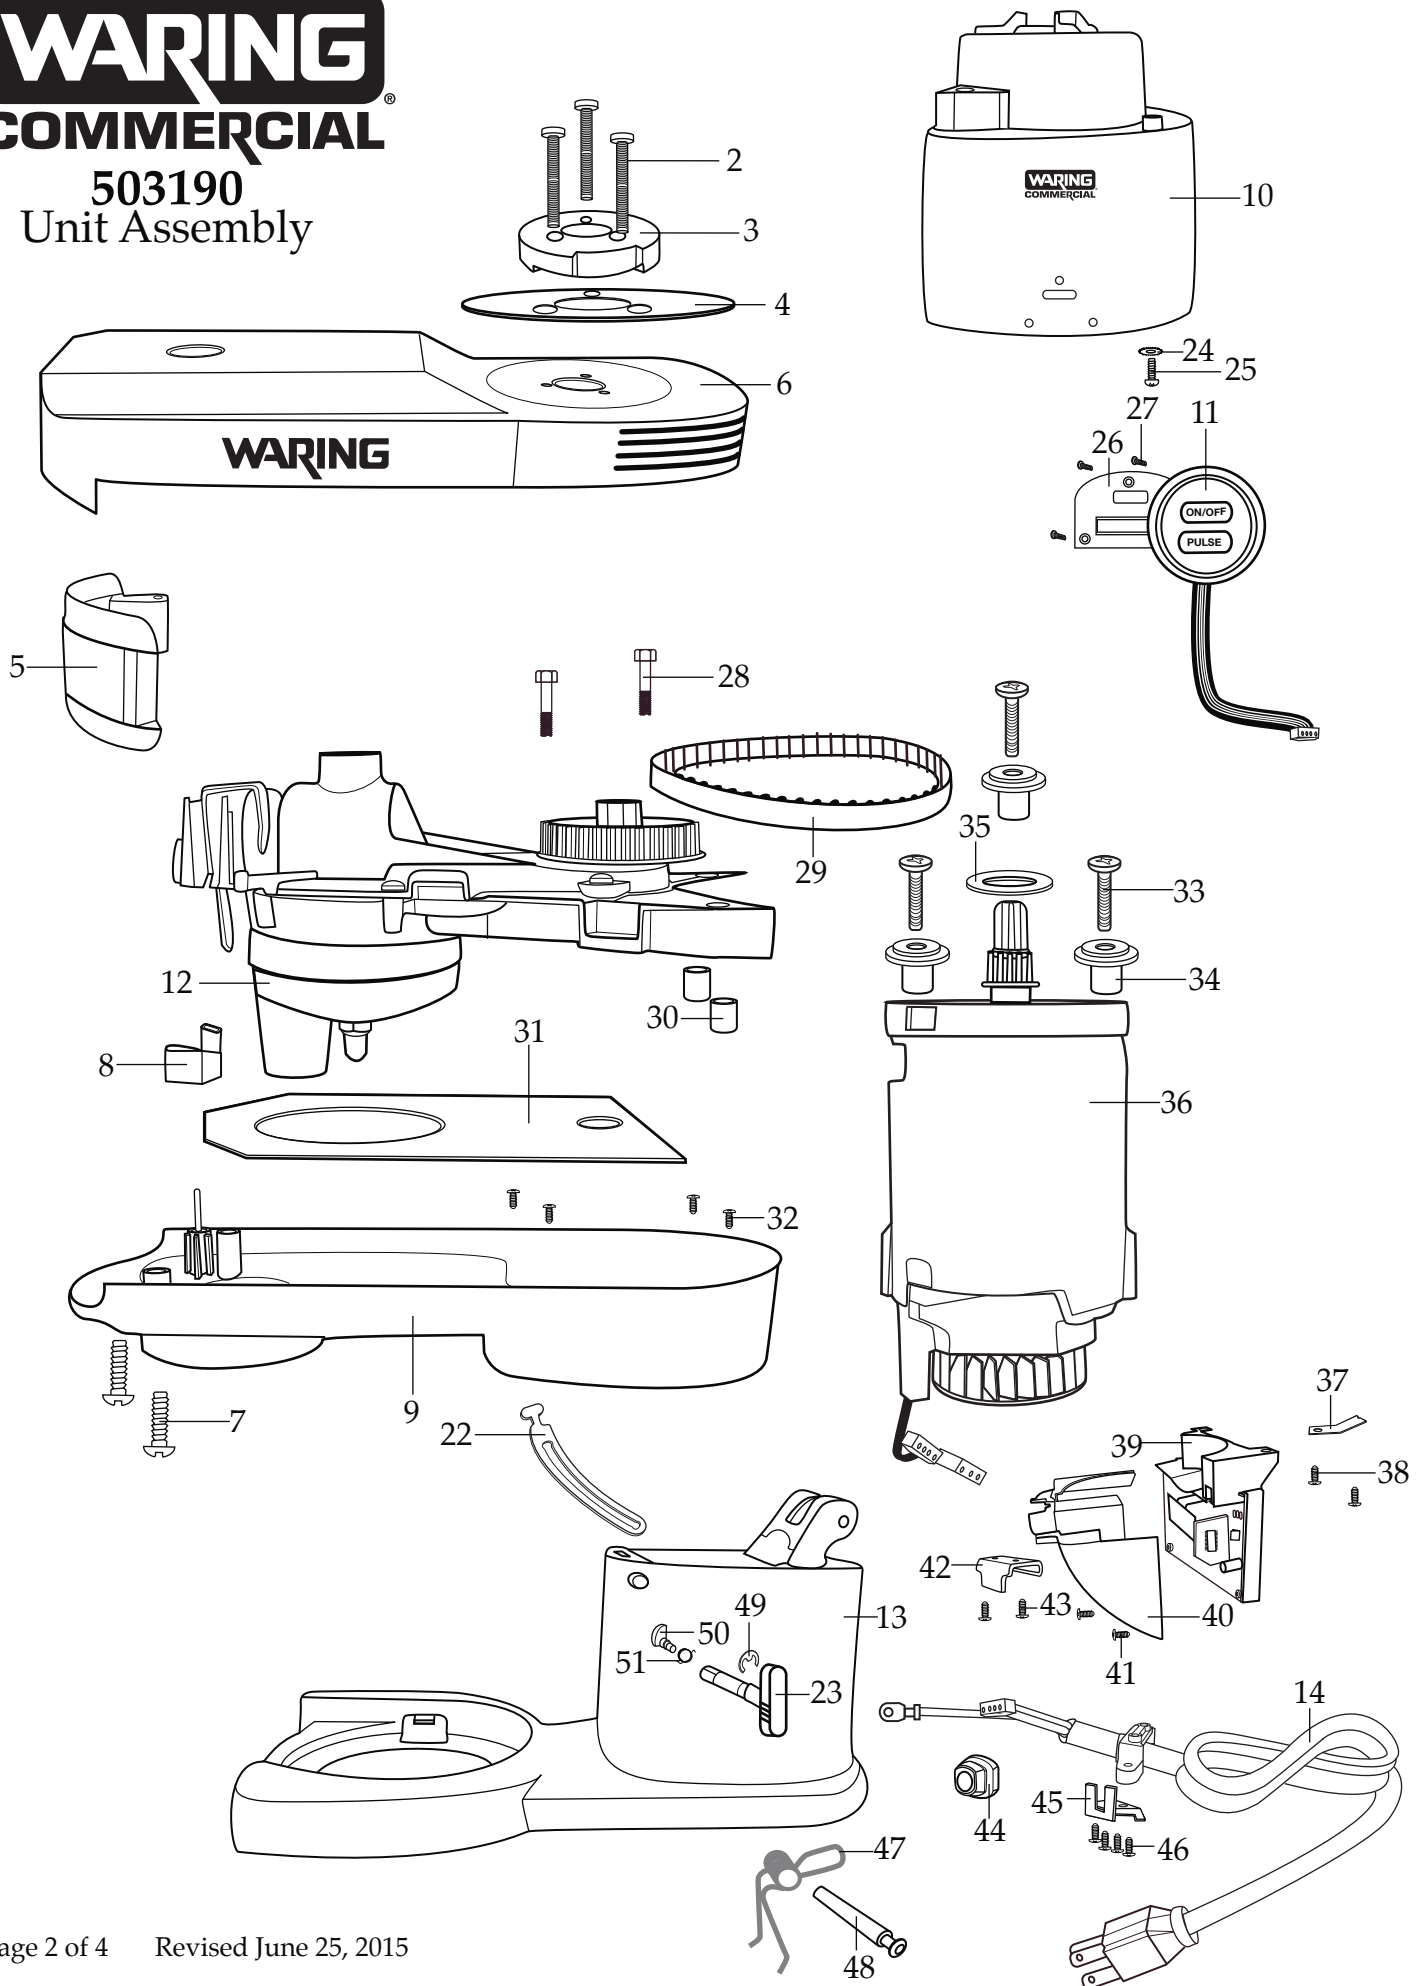

Unit Information

800 Watts – 1+ HP
2 Yr. Unit Warranty
3 Yr. Motor Warranty
12 mixing speeds with
soft start

WARING
COMMERCIAL
7-Quart Stand Mixer
WSM7Q

WARING COMMERCIAL

503190 Unit Assembly

Illustration #	Part #	Description
1	029128	Top Cover
2	029906	Screw (3 required)
3	029907	Spigot
4	029908	Spigot Seat Plate
5	503294	Front Cover Assembly
6	035166	Middle Cover Assembly <i>(on units after 8/2012)</i>
	503295	Middle Cover Assembly <i>(unit has bracket no longer used)</i>
7	029909	Screw (2 required)
8	029910	Knob
9	503296	Lower Cover Assembly
10	029911	Body
11	029912	Control
12	503297	Gear Box Assembly
13	029913	Pedestal
14	029914	Cord
15	029915	Feet (4 required)
16	029131	Splash Guard
17	029130	Bowl
18	029132	Whisk
19	029134	Paddle
20	029133	Dough Hook
21	029129	Bowl Pad
22	029916	Quadrant
23	503298	Quadrant Spindle Assembly
24	029917	Ground Washer
25	029918	Ground Screw
26	029919	Control Bracket
27	029920	Screw (3 required)
28	029921	Hex Head Bolt (2 required)
29	029923	Timing Belt
30	029924	Spacer (2 required)
31	029925	Felt Pad
32	029918	Screw (4 required)
33	029926	Screw (3 required)

Illustration #	Part #	Description
34	029927	Motor Bushing (3 required)
35	029928	Washer
36	029929	Motor
37	029930	Hinge Retainer
38	029918	Screw (2 required)
39	503299	PC Board Assembly
40	503300	PC Board Assembly Cover
41	029931	Screw (2 required)
42	029932	Quadrant Bracket
43	029918	Screw (2 required)
44	029933	Strain Relief
45	029934	Lower Cord Clamp
46	029918	Screw (4 required)
47	029935	Balance Spring
48	029936	Hinge Pin
49	029937	E Ring
50	029938	Quadrant Spindle Support
51	029939	Head Release Spring

Part No Longer Used

029922 - Bracket
 (no longer available)

Wiring Diagram