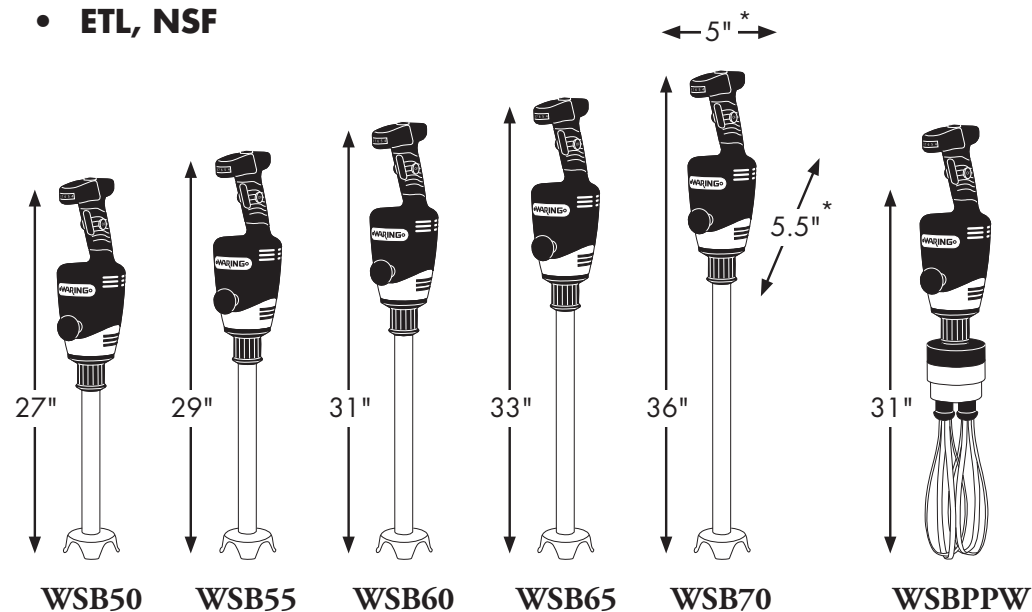

## Ordering Information

Description	Catalog #	Std Pkg.	Ship Wt. (Lbs.)	Cubic Feet	UPC Code
12" Big Stix® Immersion Blender	WSB50	2	9.5	1.70	040072002137
14" Big Stix® Immersion Blender	WSB55	2	9.75	1.90	040072002120
16" Big Stix® Immersion Blender	WSB60	2	10.0	2.10	040072002113
18" Big Stix® Immersion Blender	WSB65	2	10.25	2.30	040072002878
21" Big Stix® Immersion Blender	WSB70	2	10.38	2.60	040072002885
12" Stainless Steel Shaft	WSB50ST	6	2.5	1.59	040072002540
14" Stainless Steel Shaft	WSB55ST	6	2.75	1.96	040072002557
16" Stainless Steel Shaft	WSB60ST	6	3.0	2.17	040072002564
18" Stainless Steel Shaft	WSB65ST	6	3.25	2.38	040072002922
21" Stainless Steel Shaft	WSB70ST	6	3.38	2.70	040072002939
10" Big Stix® Whisk	WSBPPW	2	22.0	2.94	040072008184
10" Whisk Attachment	WSB2W	4	18.2	1.20	040072009242
2 Stainless Steel Whipping Paddles	WSBWP	10	1.5	0.07	040072008504
Bowl Clamp	WSBBC	1	4.0	0.13	040072006937
Wall Mount Hanger	WSB01	64	32.1	1.66	040072002380
Big Stix® Power Pack	WSBPP	2	7.0	1.27	040072002649

# Big Stik® Heavy-Duty Immersion Blenders

The high-efficiency variable speed motor that powers Waring's Big Stik® Immersion Blenders drives through the thickest ingredients to produce sauces, batters and soups in just minutes. Complete with rubberized comfort grip and second handle (patent pending), the lightweight, ergonomic design allows for safe and controlled operation during any job, large or small. The easily removable stainless steel shafts are available in five sizes (up to 21") and are completely sealed and dishwasher safe. With the Big Stik® line, you can mix, purée and emulsify up to 50 gallons. Blend smoothly, and carry the Big Stik®.

\* 5" width and 5.5" depth are the same for all five immersion blenders and whisk