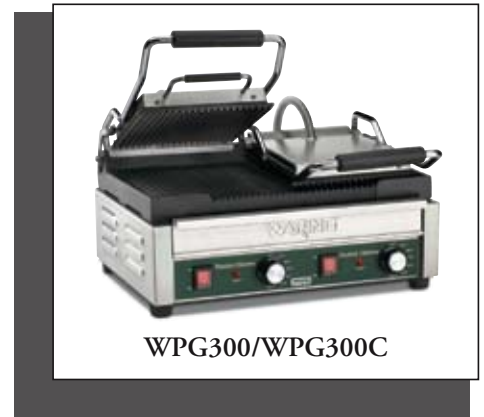

WARING® COMMERCIAL PANINI GRILLS

Italian-Style Panini Grills

WPG150/WPG250/WPG300

Features

- Ribbed cast-iron plates
- Brushed stainless steel body and removable drip tray
- Hinged, auto-balancing top plate to suit foods up to 3" thick
- Adjustable thermostat to 570°F
- Power & ready indicator lights
- Heat-resistant handles
- Limited One Year Warranty
- WPG150(C)/WPG250(C) – 120 volt
- WPG150B/WPG250B – 208 volt
- WPG300(C) – 240 volt

WPG150/WPG150C/WPG150B

WPG300/WPG300C

WPG250/WPG250C/WPG250B

Specifications

Item	Electrical	Plug type	Listings	Dimensions (H" x W" x D")	Warranty
WPG150	120 Volt, 15A	NEMA 5-15P 	UL, NSF	9.25" x 11.5" x 15.5"	Limited 1 Year
WPG150C	120 Volt, 15A	NEMA 5-20P 	cUL, NSF	9.25" x 11.5" x 15.5"	Limited 1 Year
WPG150B	208 Volt, 11.5A	NEMA 6-20P 	UL, NSF	9.25" x 11.5" x 15.5"	Limited 1 Year
WPG250	120 Volt, 15A	NEMA 5-15P 	UL, NSF	9.5" x 16" x 17.5"	Limited 1 Year
WPG250C	120 Volt, 15A	NEMA 5-20P 	cUL, NSF	9.5" x 16" x 17.5"	Limited 1 Year
WPG250B	208 Volt, 13.5A	NEMA 6-20P 	UL, NSF	9.5" x 16" x 17.5"	Limited 1 Year
WPG300	240 Volt, 13A	NEMA 6-20P 	UL, cUL, NSF	9.25" x 18.75" x 15.5"	Limited 1 Year