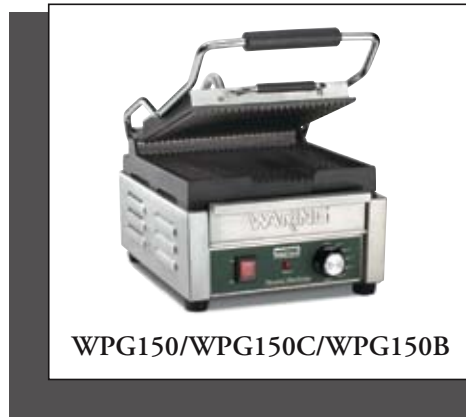

WARING® COMMERCIAL PANINI GRILLS

Italian-Style Panini Grills

WPG150/WPG250/WPG300

Features

- Ribbed cast-iron plates
- Brushed stainless steel body and removable drip tray
- Hinged, auto-balancing top plate to suit foods up to 3" thick
- Adjustable thermostat to 570°F
- Power & ready indicator lights
- Heat-resistant handles
- Limited One Year Warranty
- WPG150(C)/WPG250(C) – 120 volt
- WPG150B/WPG250B – 208 volt
- WPG300(C) – 240 volt

WPG150/WPG150C/WPG150B

WPG300/WPG300C

WPG250/WPG250C/WPG250B

Specifications

Item	Electrical	Plug type	Listings	Dimensions (H" x W" x D")	Warranty
WPG150	120 Volt, 15A	NEMA 5-15P 	UL, NSF	9.25" x 11.5" x 15.5"	Limited 1 Year
WPG150C	120 Volt, 15A	NEMA 5-20P 	cUL, NSF	9.25" x 11.5" x 15.5"	Limited 1 Year
WPG150B	208 Volt, 11.5A	NEMA 6-20P 	UL, NSF	9.25" x 11.5" x 15.5"	Limited 1 Year
WPG250	120 Volt, 15A	NEMA 5-15P 	UL, NSF	9.5" x 16" x 17.5"	Limited 1 Year
WPG250C	120 Volt, 15A	NEMA 5-20P 	cUL, NSF	9.5" x 16" x 17.5"	Limited 1 Year
WPG250B	208 Volt, 13.5A	NEMA 6-20P 	UL, NSF	9.5" x 16" x 17.5"	Limited 1 Year
WPG300	240 Volt, 13A	NEMA 6-20P 	UL, cUL, NSF	9.25" x 18.75" x 15.5"	Limited 1 Year