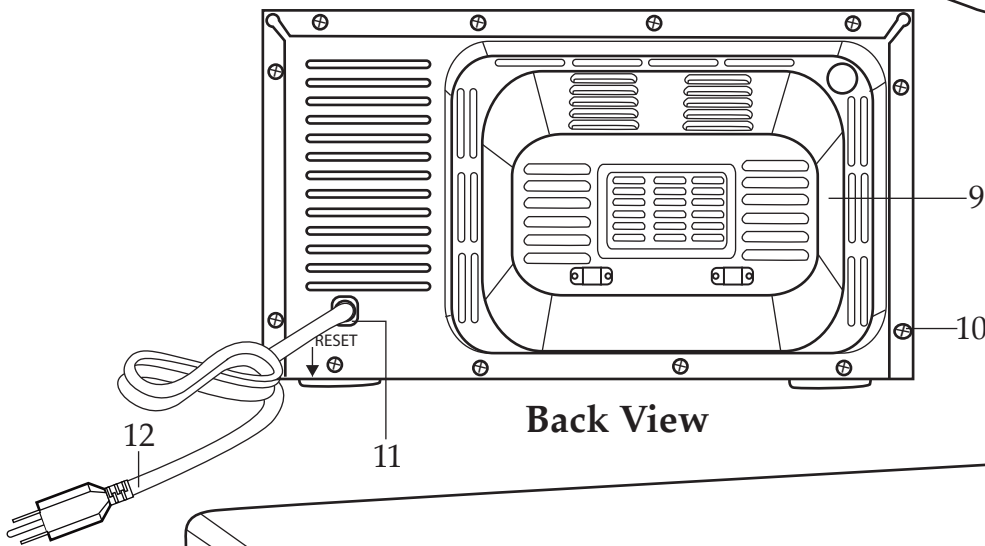

Unit Information

120V – 60Hz – 1700W
1.5 Cubic Foot Capacity
Will Accommodate 4 Half Size Sheet Pan.

WARING COMMERCIAL[®]

WCO500X Half Size Convection Oven

032338
Wire Rack (3 required)

034796
Baking Tray

Back View

034799
WCO500X Complete Unit
(with tray and wire racks)

Illustration #	Part #	Description
1	034795	Shell
2	034766	Ready Light (green)
3	034765	Power Light (red)
4	034687	Function Knob
5	034688	Temp Knob
6	034689	Timer Knob
7	034690	Foot Base (4 required)
8	034691	Foot (4 required)
9	034794	Back Cover
10	034693	Screw (16 required)
11	034694	Strain Relief
12	034695	Cord
13	034704	Flat Head Screw (4 required)
14	034696	Light Cover Screw
15	034798	Light Cover
16	034698	Halogen Bulb
17	034699	Screw (leads to elements)
18	034700	Spring Washer (leads to elements)
19	032942	Top Element (2 required <i>have pink ends</i>)
20	032944	U Element
21	032943	Bottom Element (2 required <i>have white ends</i>)
22	034703	Screw (element plate)
23	034706	Motor Assembly
24	034707	Insulated Heat Plate
25	034708	Motor Fan Base
26	034717	Spring Washer (3 required)
27	034705	Screw (3 required)
28	034709	Fan
29	034710	Washer (2 required)
30	034711	Hex Nut
31	034781	Rear Heating Element