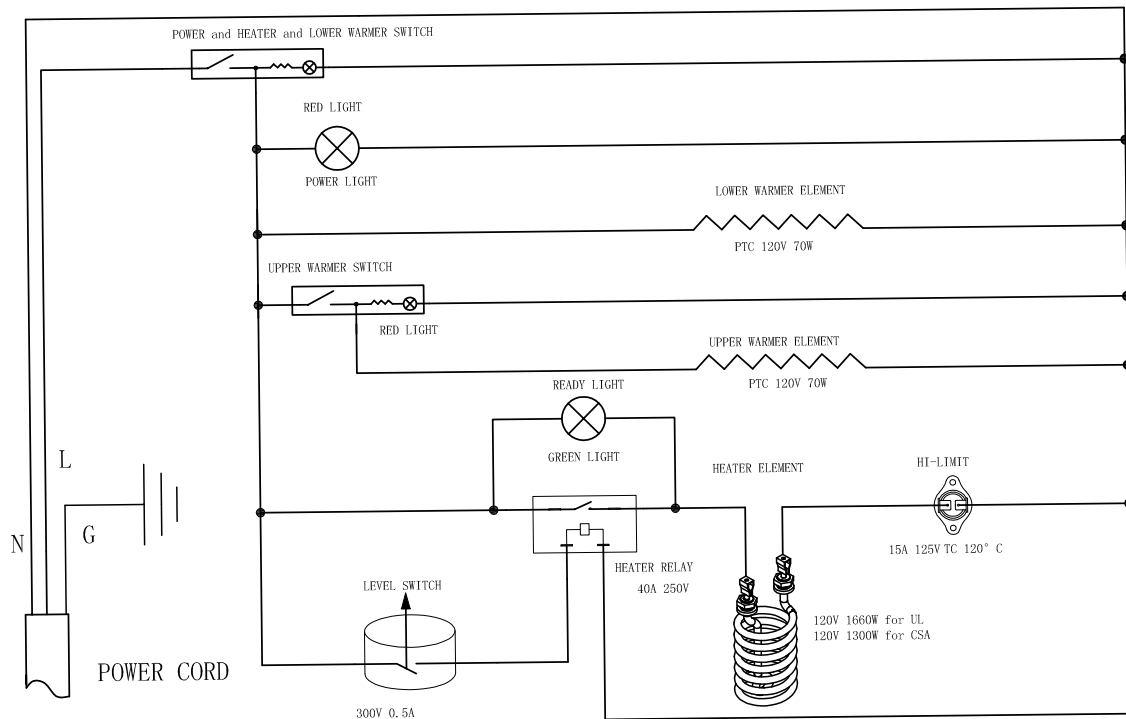

Illustration#	Part#	Description
33	037166	Screw (3 required)
34	038070	12.5" Hose
35	038067	11" Hose
36	038068	9.25" Hose
37	038069	7" Hose
38	037166	Screw
39	038085	Spring Washer
40	037158	Lock Washer
41	038066	Back Plate
42	037166	Screw (8 required)
43	037172	Strain Relief
44	037173	Cord
45	037995	Bottom Plate
46	037166	Screw (7 required)
47	037942	Foot (4 required)

038020
Package of Filters

120V ~