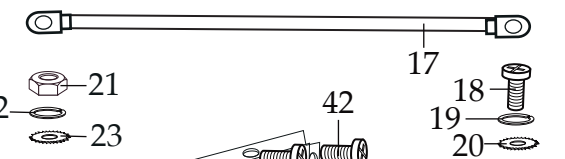

WARING COMMERCIAL

Pour-over Coffee Brewer WCM50

Date Code Location → D/C: WWYY
D/C: WWYY
(week week year year)

Unit Information

Warranty 2 Yr. Parts & 1 Yr. Labor
60Hz - 1800 Watts - 120 Volts
Brews over 3 gallons per hour
Fits large 64oz. glass decanters