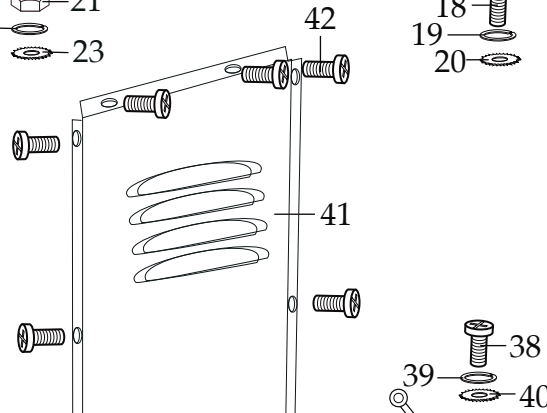

WARING COMMERCIAL

Pour-over Coffee Brewer WCM50

Date Code Location → D/C: WWYY
D/C: WWYY
(week week year year)

Unit Information

Warranty 2 Yr. Parts & 1 Yr. Labor
60Hz - 1800 Watts - 120 Volts
Brews over 3 gallons per hour
Fits large 64oz. glass decanters