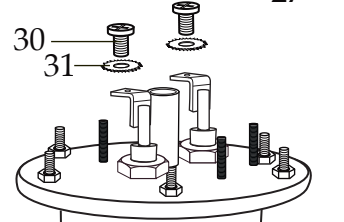

WARING COMMERCIAL

Pour-over Coffee Brewer WCM50

Date Code Location → D/C: WWYY
D/C: WWYY
(week week year year)

Unit Information

Warranty 2 Yr. Parts & 1 Yr. Labor
60Hz - 1800 Watts - 120 Volts
Brews over 3 gallons per hour
Fits large 64oz. glass decanters