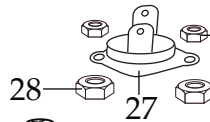

WARING COMMERCIAL

Pour-over Coffee Brewer WCM50

Date Code Location → D/C: WWYY
D/C: WWYY
(week week year year)

Unit Information

Warranty 2 Yr. Parts & 1 Yr. Labor
60Hz - 1800 Watts - 120 Volts
Brews over 3 gallons per hour
Fits large 64oz. glass decanters