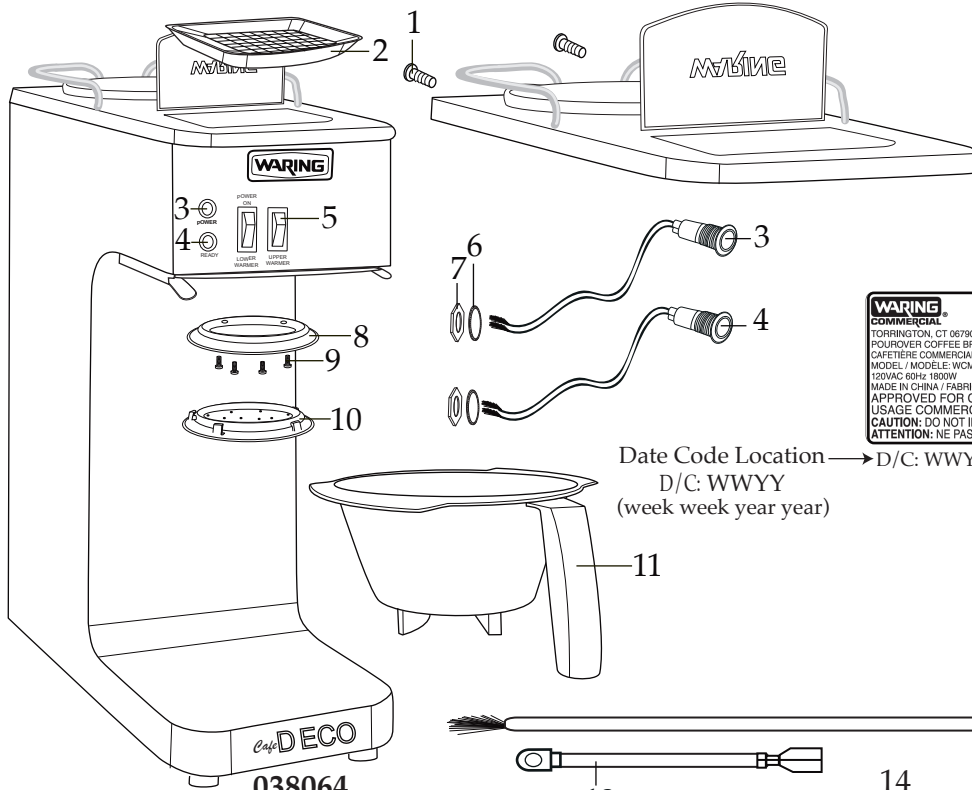

WARING COMMERCIAL

Pour-over Coffee Brewer WCM50

Date Code Location → D/C: WWYY
D/C: WWYY
(week week year year)

Unit Information

Warranty 2 Yr. Parts & 1 Yr. Labor
60Hz - 1800 Watts - 120 Volts
Brews over 3 gallons per hour
Fits large 64oz. glass decanters

038064
WCM50 Unit
(no basket)