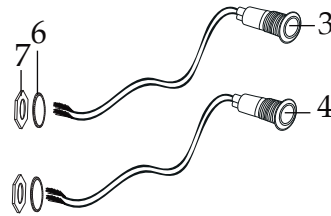

WARING COMMERCIAL

Pour-over Coffee Brewer WCM50

Date Code Location → D/C: WWYY
D/C: WWYY
(week week year year)

Unit Information

Warranty 2 Yr. Parts & 1 Yr. Labor
60Hz - 1800 Watts - 120 Volts
Brews over 3 gallons per hour
Fits large 64oz. glass decanters