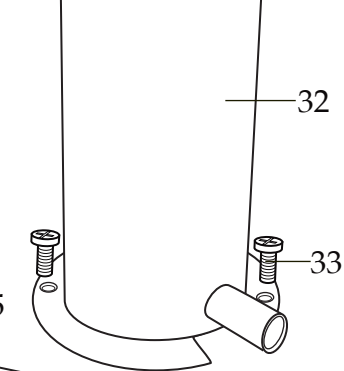

WARING COMMERCIAL

Pour-over Coffee Brewer WCM50

Date Code Location → D/C: WWYY
D/C: WWYY
(week week year year)

Unit Information

Warranty 2 Yr. Parts & 1 Yr. Labor
60Hz - 1800 Watts - 120 Volts
Brews over 3 gallons per hour
Fits large 64oz. glass decanters