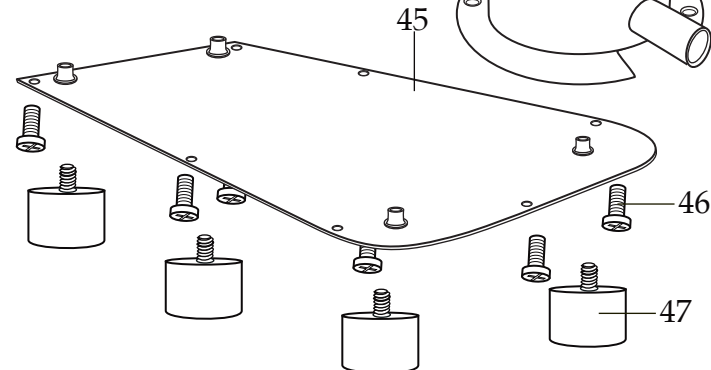

WARING COMMERCIAL

Pour-over Coffee Brewer WCM50

Date Code Location → D/C: WWYY
D/C: WWYY
(week week year year)

Unit Information

Warranty 2 Yr. Parts & 1 Yr. Labor
60Hz - 1800 Watts - 120 Volts
Brews over 3 gallons per hour
Fits large 64oz. glass decanters