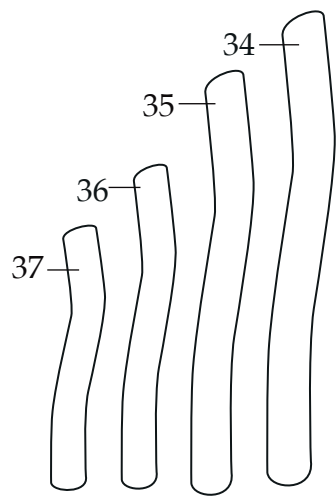

WARING COMMERCIAL

Pour-over Coffee Brewer WCM50

Date Code Location → D/C: WWYY
D/C: WWYY
(week week year year)

Unit Information

Warranty 2 Yr. Parts & 1 Yr. Labor
60Hz - 1800 Watts - 120 Volts
Brews over 3 gallons per hour
Fits large 64oz. glass decanters