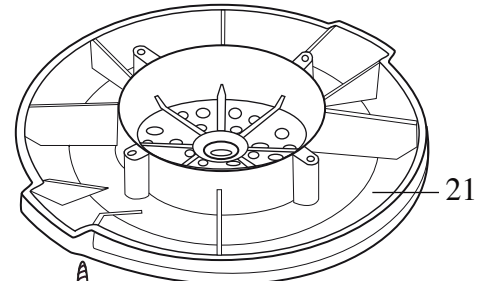

Unit Information
 120V - 60Hz - 4.8 Amps
 1 Year Warranty

WARING
COMMERCIAL

Juice Extractor

5001C
 plastic bowl & cover

6001C
 stainless Steel bowl & cover

015402
 Name Plate

501289

Filters (package of 200)

Illustration #	Part #	Description
1	016126	Black Pusher
2	015170	Plastic Cover
	028066	Stainless Steel Cover <i>(changed after 3/27/2009)</i>
3	026093	Clutch <i>(changed after 3/12/2002)</i>
4	015180	Shredder Plate (blade)
5	015174	Strainer Basket
6	015168	Plastic Bowl
	015205	Stainless Steel Bowl
7	015167	Speed Nut
8	015166-01	Impeller <i>(changed after 1/6/2003)</i>
9	028739-01	White Top Housing <i>(on units after 10/21/2011)</i>
	015406	White Upper Housing
10	017887	Screw (2 required)
11	015178	Cover Lock (2 required)
12	017245	Rocker Switch
13	026572	Rotor Assembly <i>(on units after 6/9/2003)</i>
	501235	Rotor Assembly (with 015158 - Ball Bearing)
14	029029	Stator <i>(on units after 4/30/2008)</i>
	502918	Stator <i>(Obsolete on units after 7/9/2003)</i>
	026954	Stator <i>(on units after 6/9/2003 026570 with terminal)</i>
	015176	Stator
15	015177	Screw (2 required)
16	501316	Cord Set
17	015337	Ground Washer
18	002436	Ground Screw
19	015185	Support Disk (2 required)
20	012409	Crimp Connector
21	015186-01-X	Bottom Housing <i>(on units after 4/30/2008)</i>
	015186-01-A	Bottom Housing <i>(on units after 10/5/2006)</i>
	015186-01	Bottom Housing
22	015188	Hex Nut
23	015187	Set Screw
24	015177	Screw (4 required)
25	016129	Black Foot Ring

Parts No Longer Used *(on units before 6/5/2008)*

015183 - Reset Switch

015184 - Hex Nut