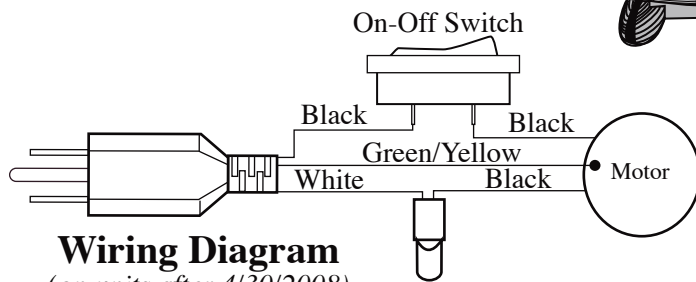

Date Code Location
YY|MM|DD
year|year|month|month|day|day