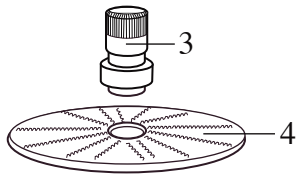

Unit Information
 120V - 60Hz - 4.8 Amps
 1 Year Warranty

WARING
COMMERCIAL

Juice Extractor

5001C
 plastic bowl & cover

6001C
 stainless Steel bowl & cover

015402
 Name Plate

501289

Filters (package of 200)

Illustration #	Part #	Description
1	016126	Black Pusher
2	015170	Plastic Cover
	028066	Stainless Steel Cover <i>(changed after 3/27/2009)</i>
3	026093	Clutch <i>(changed after 3/12/2002)</i>
4	015180	Shredder Plate (blade)
5	015174	Strainer Basket
6	015168	Plastic Bowl
	015205	Stainless Steel Bowl
7	015167	Speed Nut
8	015166-01	Impeller <i>(changed after 1/6/2003)</i>
9	028739-01	White Top Housing <i>(on units after 10/21/2011)</i>
	015406	White Upper Housing
10	017887	Screw (2 required)
11	015178	Cover Lock (2 required)
12	017245	Rocker Switch
13	026572	Rotor Assembly <i>(on units after 6/9/2003)</i>
	501235	Rotor Assembly (with 015158 - Ball Bearing)
14	029029	Stator <i>(on units after 4/30/2008)</i>
	502918	Stator <i>(Obsolete on units after 7/9/2003)</i>
	026954	Stator <i>(on units after 6/9/2003 026570 with terminal)</i>
	015176	Stator
15	015177	Screw (2 required)
16	501316	Cord Set
17	015337	Ground Washer
18	002436	Ground Screw
19	015185	Support Disk (2 required)
20	012409	Crimp Connector
21	015186-01-X	Bottom Housing <i>(on units after 4/30/2008)</i>
	015186-01-A	Bottom Housing <i>(on units after 10/5/2006)</i>
	015186-01	Bottom Housing
22	015188	Hex Nut
23	015187	Set Screw
24	015177	Screw (4 required)
25	016129	Black Foot Ring

Parts No Longer Used *(on units before 6/5/2008)*

015183 - Reset Switch

015184 - Hex Nut