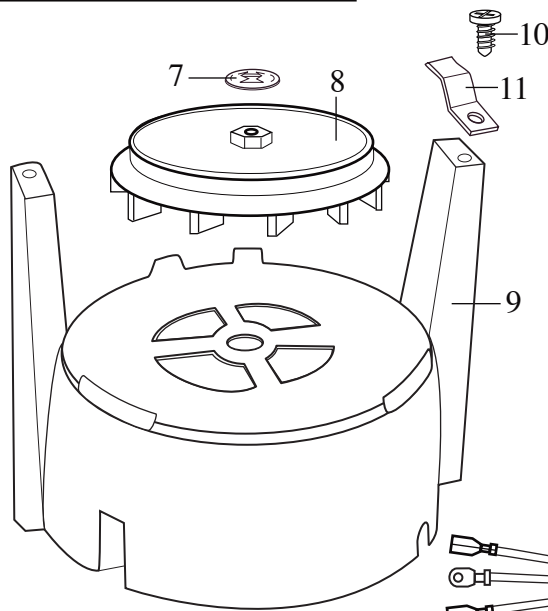

Unit Information
 120V - 60Hz - 4.8 Amps
 1 Year Warranty

WARING
COMMERCIAL

Juice Extractor

5001C
 plastic bowl & cover

6001C
 stainless Steel bowl & cover

015402
 Name Plate

501289

Filters (package of 200)

Illustration #	Part #	Description
1	016126	Black Pusher
2	015170	Plastic Cover
	028066	Stainless Steel Cover <i>(changed after 3/27/2009)</i>
3	026093	Clutch <i>(changed after 3/12/2002)</i>
4	015180	Shredder Plate (blade)
5	015174	Strainer Basket
6	015168	Plastic Bowl
	015205	Stainless Steel Bowl
7	015167	Speed Nut
8	015166-01	Impeller <i>(changed after 1/6/2003)</i>
9	028739-01	White Top Housing <i>(on units after 10/21/2011)</i>
	015406	White Upper Housing
10	017887	Screw (2 required)
11	015178	Cover Lock (2 required)
12	017245	Rocker Switch
13	026572	Rotor Assembly <i>(on units after 6/9/2003)</i>
	501235	Rotor Assembly (with 015158 - Ball Bearing)
14	029029	Stator <i>(on units after 4/30/2008)</i>
	502918	Stator <i>(Obsolete on units after 7/9/2003)</i>
	026954	Stator <i>(on units after 6/9/2003 026570 with terminal)</i>
	015176	Stator
15	015177	Screw (2 required)
16	501316	Cord Set
17	015337	Ground Washer
18	002436	Ground Screw
19	015185	Support Disk (2 required)
20	012409	Crimp Connector
21	015186-01-X	Bottom Housing <i>(on units after 4/30/2008)</i>
	015186-01-A	Bottom Housing <i>(on units after 10/5/2006)</i>
	015186-01	Bottom Housing
22	015188	Hex Nut
23	015187	Set Screw
24	015177	Screw (4 required)
25	016129	Black Foot Ring

Parts No Longer Used *(on units before 6/5/2008)*

015183 - Reset Switch

015184 - Hex Nut