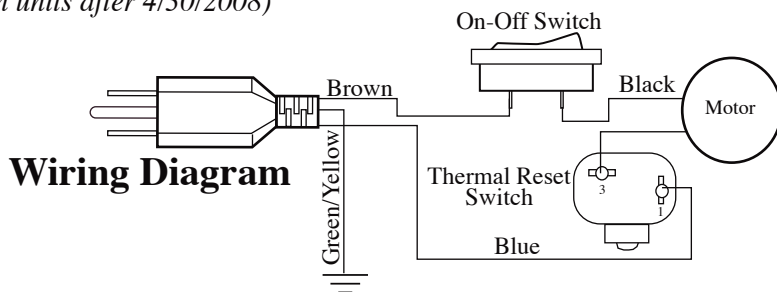

Date Code Location
YY|MM|DD
year|year|month|month|day|day